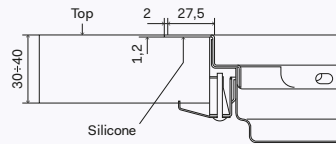

Built-in hobs

Models

KHVI60TC	KHVI32TC
KHVI90TC	KHVI45TC
	KHVI75TC

Models

HPT65D	HPT125FD
HPT75D	HPT1230D
HPT95D	XLPT90FD
HPT95FD	

Models

HVI90AGTC

Built-in installation

Flush-mounted built-in installation

Flush-mounted built-in installation

Over-top built-in installation

Air circulation

Extractor overall dimensions