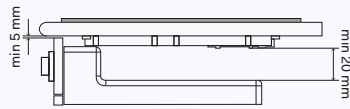

Built-in hobs

Models

KHVI60TC	KHVI32TC
KHVI90TC	KHVI45TC
	KHVI75TC

Models

HPT65D	HPT125FD
HPT75D	HPT1230D
HPT95D	XLPT90FD
HPT95FD	

Models

HVI90AGTC

Built-in installation

Flush-mounted built-in installation

Flush-mounted built-in installation

Over-top built-in installation

Air circulation

Extractor overall dimensions