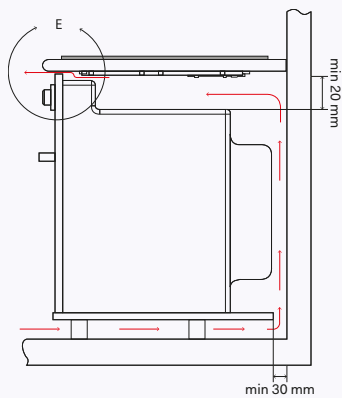

Flush-mounted built-in installation

Flush-mounted built-in installation

Over-top built-in installation

Air circulation

Extractor overall dimensions