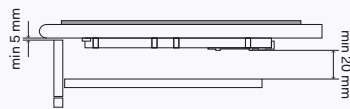

Built-in hobs

Models

KHVI60TC	KHVI32TC
KHVI90TC	KHVI45TC
	KHVI75TC

Models

HPT65D	HPT125FD
HPT75D	HPT1230D
HPT95D	XLPT90FD
HPT95FD	

Models

HVI90AGTC

Built-in installation

Flush-mounted built-in installation

Flush-mounted built-in installation

Over-top built-in installation

Air circulation

Extractor overall dimensions