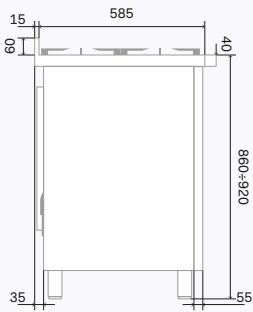

Nostalgie, Professional Plus, Pro Line

Mod. /mm	A	B
P06N / P06 / L06	130	80
P07N / P07	190	150
P09N / P09 / L09	240	150
PD09N / PD09 / LD09	140	80
PD10 N / PD10 / LD10	140	80
P12N / P12 / L12	225	90
P15N / P15	200	135

Rear view

Side view

P06N / P06 / L06

P07N / P07

P09N / P09 / L09

PD09N / PD09 / LD09

PD10 N / PD10 / LD10

P12N / P12 / L12