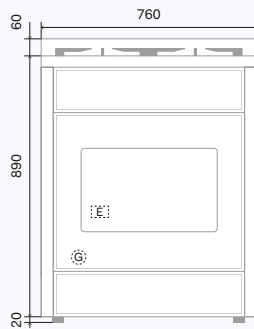

Majestic

Mod. /mm	A	B
M07	205	130
M30	120	80
M09	190	140
MD10	140	95
M12	150	110
M15	195	150

Rear view
- M30

Rear view

Side view

Side view M30

M07

M30