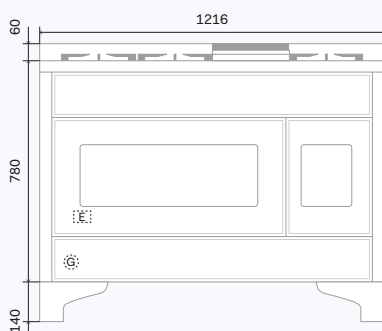

Majestic

Mod. /mm	A	B
M07	205	130
M30	120	80
M09	190	140
MD10	140	95
M12	150	110
M15	195	150

Rear view

M12