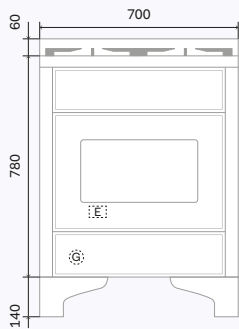

Majestic

Mod. /mm	A	B
M07	205	130
M30	120	80
M09	190	140
MD10	140	95
M12	150	110
M15	195	150

Rear view
- M30

Rear view

Side view

Side view M30

M07

M30