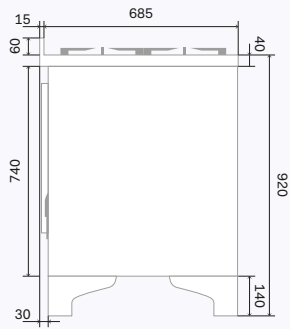

Majestic

Mod. /mm	A	B
M07	205	130
M30	120	80
M09	190	140
MD10	140	95
M12	150	110
M15	195	150

Rear view
- M30

Rear view

Side view

Side view M30

M07

M30